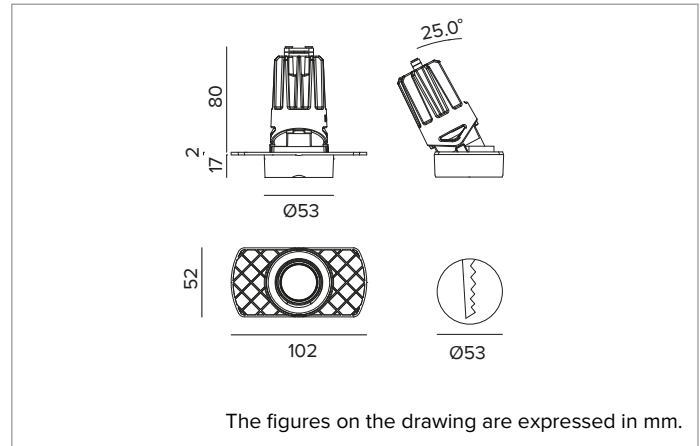

1T8480ELTR | CTEVO ARCHITECTURAL 58

Adjustable recessed LED projector in a trimless version

	3500K	H(m)	D(m)	Emax(lx)
	Ra90		53°	
Fixture Power	10W	1	0.99	1235
Source Flux	1217lm	2	1.99	309
Fixture Flux	890lm	3	2.98	137
Efficacy	92lm/W	4	3.98	77
TS1336	Imax=1022cd/klm	Imax	1244cd	5
			4.97	49

CCT nominal: 3500K

Lifetime (L80/B10): >50000h tq +25°C

ILLUMINOTECHNICAL CHARACTERISTICS

WFL Version - a moulded black plastic optical holder with convex faceted highly reflective anodised aluminium precision optics, a holographic diffusion filter and a black silicone cut off ring. UGR<19 (EN 12464-1).

Optic: REFLECTOR

Beam angles: WFL

Optical efficiency: 73%

Fixture flux: 890lm

Luminous efficacy: 92lm/W

Photobiological safety: Compliant with RG1 low risk group

MECHANICAL CHARACTERISTICS

Moulded black plastic optic holder and die-cast aluminium heat sink in black color. Black colour cover. The optical unit can be adjusted up to 30° on the vertical plane. Trimless version with a load-bearing element for installation and finishing in plasterboard.